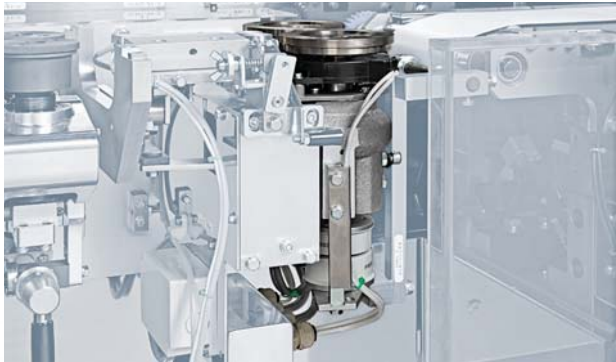

Features

- **ENERGY SAVING - INDUCTION HEATING**
  Energy saving technology, maintenance-free design, faster temperature control and accuracy.