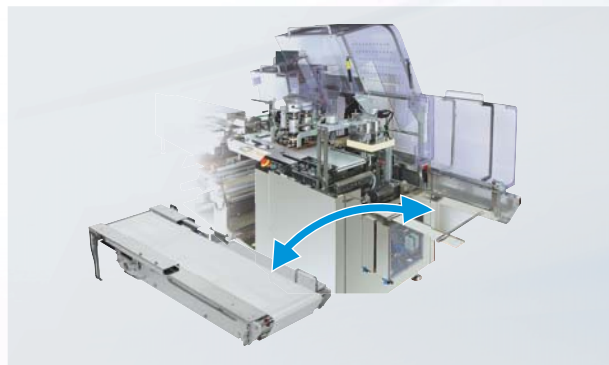

Features

- **ENERGY SAVING - INDUCTION HEATING**
  Energy saving technology, maintenance-free design, faster temperature control and accuracy.

- **NON - CONTACT SENSOR**
  New type of sensor to detect finish of film rolls.

Specifications

Machine type	FW3400 CXII /B	FW3410 CXII /B
Capacity	Up to 180 packs/min	Up to 140 packs/min
Cut length	Up to 340mm	Up to 430mm
	(Up to 3,999 mm according to the spec.)	
Product size to be wrapped	Width: Up to 140mm	Width:Up to 200mm
	Height:Up to 80mm	Height:Up to 100mm
Wrapping film	Width: Up to 430mm	Width: Up to 600mm
	Outside diameter: Up to 300mm	

*Specifications may vary according to application, and the right is reserved to make changes without notice.

- **UNIVERSAL DESIGN INTERFACE**
  Operator interface with the machine is simple and straightforward. This model is designed for concept of “anyone will find easy to use”.

- **EASY MAINTENANCE**
  Easy removable discharge conveyor saves your maintenance time.

Dimensions