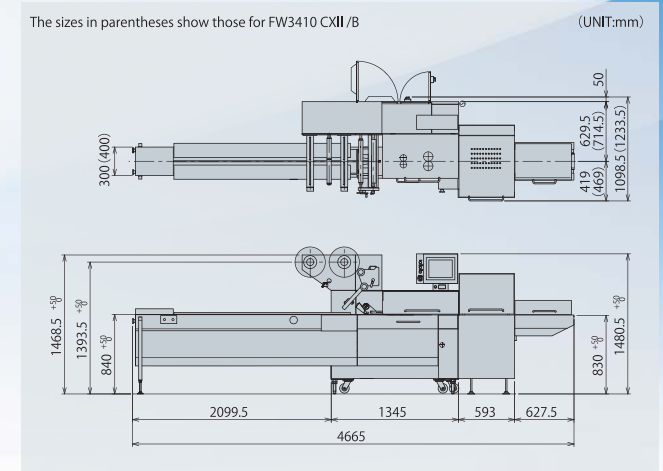

Dimensions